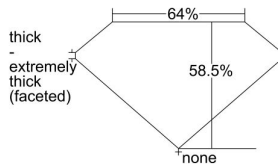

GIA®

FACSIMILE

GIA REPORT 1233638490

Verify this report at gia.edu

GIA DIAMOND DOSSIER®

September 08, 2016
GIA Report Number 1233638490
Shape and Cutting Style ..... Heart Brilliant
Measurements ..... 4.14 x 5.04 x 2.95 mm

GRADING RESULTS

Carat Weight ..... 0.38 carat
Color Grade ..... F
Clarity Grade SI1

ADDITIONAL GRADING INFORMATION

Polish ..... Very Good
Symmetry ..... Good
Fluorescence ..... None
Clarity Characteristics ..... Feather
Inscription(s): GIA 1233638490

PROPORTIONS

Profile not to actual proportions

GRADING SCALES

GIA COLOR SCALE		GIA CLARITY SCALE		
NEAR COLORLESS	D	VERY VERY SLIGHTLY INCLUDED	FLAWLESS	
	E		INTERNALLY FLAWLESS	
	F	VERY SLIGHTLY INCLUDED	VVS₁	
	G		VVS₂	
	H	SLIGHTLY INCLUDED	VS₁	
	I		VS₂	
	J	INCLUDED	SI₁	
	K		SI₂	
	FAINT	L	INCLUDED	I₁
		M		I₂
N		I₃		
VERY LIGHT		O		
		P		
		Q		
		R		
	S			
	T			
LIGHT	U			
	V			
	W			
	X			
	Y			
	Z