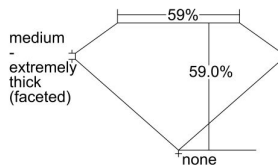

GIA®

FACSIMILE

GIA REPORT 5236616657

Verify this report at gia.edu

GIA DIAMOND DOSSIER®

September 02, 2016
GIA Report Number 5236616657
Shape and Cutting Style ..... Heart Brilliant
Measurements ..... 3.83 x 4.82 x 2.84 mm

GRADING RESULTS

Carat Weight ..... 0.33 carat
Color Grade ..... D
Clarity Grade VS1

ADDITIONAL GRADING INFORMATION

Polish ..... Very Good
Symmetry ..... Very Good
Fluorescence ..... Medium Blue
Clarity Characteristics..... Crystal, Pinpoint, Indented Natural
Inscription(s): GIA 5236616657

PROPORTIONS

Profile not to actual proportions

GRADING SCALES

GIA COLOR SCALE		GIA CLARITY SCALE	
COLORLESS	D	VERY VERY SLIGHTLY SLIGHTLY INCLUDED	FLAWLESS
	E		INTERNALLY FLAWLESS
	F		VVS₁
	G		VVS₂
	H		VS₁
	I		VS₂
	J		SI₁
	K		SI₂
	L		I₁
	M		I₂
NEAR COLORLESS	N	SLIGHTLY INCLUDED	I₃
	O		
	P		
	Q		
FAINT	R		
	S		
	T		
	U		
VERY LIGHT	V		
	W		
	X		
	Y		
LIGHT	Z