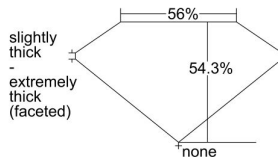

GIA®

FACSIMILE

GIA REPORT 6232661146

Verify this report at gia.edu

GIA DIAMOND DOSSIER®

September 08, 2016
GIA Report Number 6232661146
Shape and Cutting Style ..... Heart Brilliant
Measurements ..... 4.31 x 5.11 x 2.78 mm

GRADING RESULTS

Carat Weight ..... 0.38 carat
Color Grade ..... D
Clarity Grade VS1

ADDITIONAL GRADING INFORMATION

Polish ..... Very Good
Symmetry ..... Very Good
Fluorescence ..... None
Clarity Characteristics..... Feather, Needle, Cloud, Pinpoint
Inspection(s): GIA 6232661146

PROPORTIONS

Profile not to actual proportions

GRADING SCALES

GIA COLOR SCALE		GIA CLARITY SCALE		
COLORLESS	D	VERY SLIGHTLY INCLUDED	FLAWLESS	
	E		INTERNALLY FLAWLESS	
	F	VERY SLIGHTLY INCLUDED	VVS₁	
	G		VVS₂	
	H		VS₁	
	NEAR COLORLESS	I	VERY SLIGHTLY INCLUDED	VS₂
		J		SI₁
		K	SLIGHTLY INCLUDED	SI₂
		L		I₁
		M		I₂
FAINT		N	INCLUDED	I₃
		O		
		P		
	Q			
	R			
	S			
VERY LIGHT	T			
	U			
	V			
	W			
LIGHT	X			
	Y			
	Z