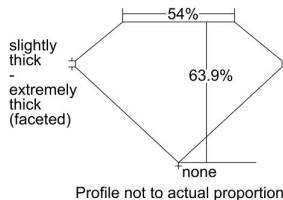

GIA®

FACSIMILE

GIA REPORT 7233594733

Verify this report at gia.edu

GIA DIAMOND DOSSIER®

September 02, 2016
GIA Report Number 7233594733
Shape and Cutting Style ..... Heart Brilliant
Measurements ..... 3.91 x 4.57 x 2.92 mm

GRADING RESULTS

Carat Weight ..... 0.32 carat
Color Grade ..... D
Clarity Grade VS2

ADDITIONAL GRADING INFORMATION

Polish ..... Very Good
Symmetry ..... Good
Fluorescence ..... None
Clarity Characteristics ..... Feather
Inscription(s): GIA 7233594733

PROPORTIONS

GRADING SCALES

GIA COLOR SCALE		GIA CLARITY SCALE			
COLORLESS	D	VERY VERY SLIGHTLY INCLUDED	FLAWLESS		
	E		INTERNALLY FLAWLESS		
	F	VERY SLIGHTLY INCLUDED	VS₁		
	G		VS₂		
	H		VS₁		
	NEAR COLORLESS	I	SLIGHTLY INCLUDED	SI₁	
		J		SI₂	
		FAINT	K	INCLUDED	I₁
			L		I₂
			M		I₃
VERY LIGHT			N		
			O		
			P		
	Q				
LIGHT	R				
	S				
	T				
	U				
	V				
	W				
	X				
	Y				
	Z