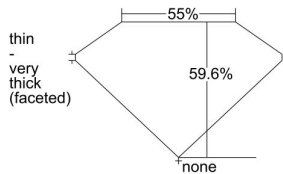

GIA®

FACSIMILE

GIA REPORT 6232637936

Verify this report at gia.edu

GIA DIAMOND DOSSIER®

September 06, 2016
GIA Report Number 6232637936
Shape and Cutting Style ..... Heart Brilliant
Measurements ..... 3.85 x 4.67 x 2.78 mm

GRADING RESULTS

Carat Weight ..... 0.30 carat
Color Grade ..... J
Clarity Grade VS2

ADDITIONAL GRADING INFORMATION

Polish ..... Excellent
Symmetry ..... Good
Fluorescence ..... None
Clarity Characteristics ..... Cloud, Cavity
Inscription(s): GIA 6232637936

PROPORTIONS

Profile not to actual proportions

GRADING SCALES

GIA COLOR SCALE		GIA CLARITY SCALE			
COLORLESS	D	VERY VERY SLIGHTLY INCLUDED	FLAWLESS		
	E		INTERNALLY FLAWLESS		
	F	VERY SLIGHTLY INCLUDED	VVS₁		
	G		VVS₂		
	H		VS₁		
	NEAR COLORLESS	I	SLIGHTLY INCLUDED	VS₂	
		J		SI₁	
		FAINT	K	INCLUDED	SI₂
			L		I₁
			M		I₂
VERY LIGHT			N	INCLUDED	I₃
			O		
			P		
	Q				
LIGHT	R				
	S				
	T				
	U				
	V				
	Z