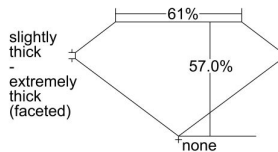

GIA®

FACSIMILE

GIA REPORT 1238692988

Verify this report at gia.edu

GIA DIAMOND DOSSIER®

September 19, 2016
GIA Report Number 1238692988
Shape and Cutting Style ..... Heart Brilliant
Measurements ..... 4.07 x 4.56 x 2.60 mm

GRADING RESULTS

Carat Weight ..... 0.31 carat
Color Grade ..... H
Clarity Grade SI2

ADDITIONAL GRADING INFORMATION

Polish ..... Very Good
Symmetry ..... Very Good
Fluorescence ..... Strong Blue
Clarity Characteristics ..... Feather, Crystal
Inscription(s): GIA 1238692988

PROPORTIONS

Profile not to actual proportions

GRADING SCALES

GIA COLOR SCALE		GIA CLARITY SCALE			
COLORLESS	D	VERY VERY SLIGHTLY INCLUDED	FLAWLESS		
	E		INTERNALLY FLAWLESS		
	F	VERY SLIGHTLY INCLUDED	VVS₁		
	G		VVS₂		
	H		VS₁		
	NEAR COLORLESS	I	SLIGHTLY INCLUDED	VS₂	
		J		SI₁	
		FAINT	K	INCLUDED	SI₂
			L		I₁
			M		I₂
VERY LIGHT	N	LIGHT	I₃		
	O				
	P				
	Q				
	R