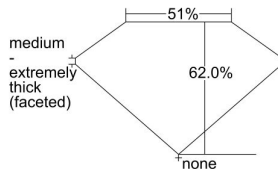

GIA®

FACSIMILE

GIA REPORT 1239693088

Verify this report at gia.edu

GIA DIAMOND DOSSIER®

September 19, 2016
GIA Report Number 1239693088
Shape and Cutting Style ..... Heart Brilliant
Measurements ..... 3.74 x 4.56 x 2.83 mm

GRADING RESULTS

Carat Weight ..... 0.30 carat
Color Grade ..... D
Clarity Grade I1

ADDITIONAL GRADING INFORMATION

Polish ..... Excellent
Symmetry ..... Good
Fluorescence ..... None
Clarity Characteristics ..... Crystal
Inscription(s): GIA 1239693088

PROPORTIONS

Profile not to actual proportions

GRADING SCALES

GIA COLOR SCALE		GIA CLARITY SCALE			
COLORLESS	D	VERY VERY SLIGHTLY INCLUDED	FLAWLESS		
	E		INTERNALLY FLAWLESS		
	F	VERY SLIGHTLY INCLUDED	VVS₁		
	G		VVS₂		
	H		VS₁		
	NEAR COLORLESS	I	SLIGHTLY INCLUDED	VS₂	
		J		SI₁	
		FAINT	K	INCLUDED	SI₂
			L		I₁
			M		I₂
VERY LIGHT	N	LIGHT	I₃		
	O				
	P				
	Q				
	R				
	S				
	T				
	U				
	V				
	W				
	X				
	Y				
	Z