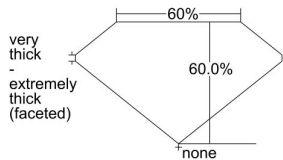

GIA®

FACSIMILE

GIA REPORT 3245008950

Verify this report at gia.edu

GIA DIAMOND DOSSIER®

October 26, 2016
GIA Report Number 3245008950
Shape and Cutting Style ..... Heart Brilliant
Measurements ..... 4.18 x 4.65 x 2.79 mm

GRADING RESULTS

Carat Weight ..... 0.35 carat
Color Grade ..... F
Clarity Grade SI1

ADDITIONAL GRADING INFORMATION

Polish ..... Excellent
Symmetry ..... Very Good
Fluorescence ..... Medium Green
Clarity Characteristics..... Crystal, Feather, Cavity
Inscription(s): GIA 3245008950

PROPORTIONS

Profile not to actual proportions

GRADING SCALES

GIA COLOR SCALE		GIA CLARITY SCALE			
COLORLESS	D	VERY VERY SLIGHTLY INCLUDED	FLAWLESS		
	E		INTERNALLY FLAWLESS		
	F	VERY SLIGHTLY INCLUDED	VVS₁		
	G		VVS₂		
	H		VS₁		
	NEAR COLORLESS	I	SLIGHTLY INCLUDED	VS₂	
		J		SI₁	
		FAINT	K	INCLUDED	SI₂
			L		I₁
			M		I₂
VERY LIGHT	N	LIGHT	I₃		
	O				
	P				
	Q				
	R