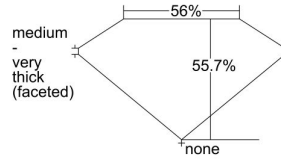

GIA®

FACSIMILE

GIA REPORT 6241008808

Verify this report at gia.edu

GIA DIAMOND DOSSIER®

October 26, 2016
GIA Report Number 6241008808
Shape and Cutting Style ..... Heart Brilliant
Measurements ..... 4.66 x 4.93 x 2.75 mm

GRADING RESULTS

Carat Weight ..... 0.36 carat
Color Grade ..... D
Clarity Grade VS1

ADDITIONAL GRADING INFORMATION

Polish ..... Excellent
Symmetry ..... Very Good
Fluorescence ..... None
Clarity Characteristics..... Crystal, Cloud, Feather, Cavity
Inscription(s): GIA 6241008808

PROPORTIONS

Profile not to actual proportions

GRADING SCALES

GIA COLOR SCALE		GIA CLARITY SCALE			
COLORLESS	D	VERY VERY SLIGHTLY INCLUDED	FLAWLESS		
	E		INTERNALLY FLAWLESS		
	F	VERY SLIGHTLY INCLUDED	VVS₁		
	G		VVS₂		
	H		VS₁		
	NEAR COLORLESS	I	SLIGHTLY INCLUDED	VS₂	
		J		SI₁	
		FAINT	K	INCLUDED	SI₂
			L		I₁
			M		I₂
VERY LIGHT			N	LIGHT	I₃
			O		
			P		
	Q				
LIGHT	R				
	S				
	T				
	U				
	V				
	W				
	X				
	Y				
	Z