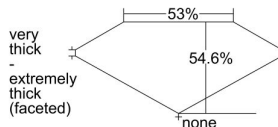

GIA®

FACSIMILE

GIA REPORT 6215380019

Verify this report at gia.edu

GIA DIAMOND DOSSIER®

December 21, 2015
GIA Report Number 6215380019
Shape and Cutting Style ..... Pear Brilliant
Measurements ..... 7.98 x 5.60 x 3.06 mm

GRADING RESULTS

Carat Weight ..... 0.91 carat
Color Grade ..... G
Clarity Grade SI1

ADDITIONAL GRADING INFORMATION

Polish ..... Excellent
Symmetry ..... Good
Fluorescence ..... Faint
Clarity Characteristics ..... Cloud, Crystal
Inscription(s): GIA 6215380019

PROPORTIONS

Profile not to actual proportions

GRADING SCALES

GIA COLOR SCALE		GIA CLARITY SCALE	
COLORLESS	D	VERY VERY SLIGHTLY SLIGHTLY INCLUDED	FLAWLESS
	E		INTERNALLY FLAWLESS
	F		VVS₁
	G		VVS₂
	H		VS₁
	I		VS₂
NEAR COLORLESS	J	VERY SLIGHTLY SLIGHTLY INCLUDED	SI₁
	K		SI₂
	L		I₁
	M		I₂
FAINT	N	INCLUDED	I₃
	O		
	P		
	Q		
VERY LIGHT	R		
	S		
	T		
	U		
LIGHT	V		
	W		
	X		
	Y		
	Z