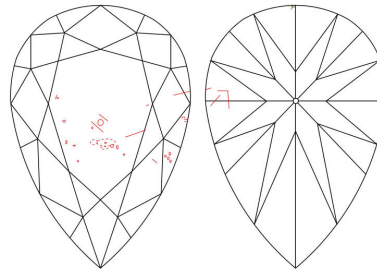

**GIA NATURAL DIAMOND GRADING REPORT**

November 03, 2022  
 GIA Report Number ..... 6455160010  
 Shape and Cutting Style ..... Pear Brilliant  
 Measurements ..... 11.16 x 6.97 x 4.42 mm

**GRADING RESULTS**

Carat Weight ..... 2.01 carat  
 Color Grade ..... F  
 Clarity Grade ..... SI2

**ADDITIONAL GRADING INFORMATION**

Polish ..... Excellent  
 Symmetry ..... Very Good  
 Fluorescence ..... None  
 Inscription(s): GIA 6455160010

**Comments:** Additional clouds are not shown. Pinpoints are not shown.

**PROPORTIONS**

Profile not to actual proportions

**CLARITY CHARACTERISTICS**

**KEY TO SYMBOLS\***

-  Cloud
-  Crystal
-  Feather
-  Needle
-  Indented Natural

\* Red symbols denote internal characteristics (inclusions). Green or black symbols denote external characteristics (blemishes). Diagram is an approximate representation of the diamond, and symbols shown indicate type, position, and approximate size of clarity characteristics. All clarity characteristics may not be shown. Details of finish are not shown.