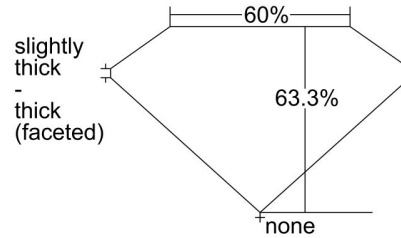

**GIA NATURAL DIAMOND GRADING REPORT**

November 03, 2022  
 GIA Report Number ..... 6455160010  
 Shape and Cutting Style ..... Pear Brilliant  
 Measurements ..... 11.16 x 6.97 x 4.42 mm

**GRADING RESULTS**

Carat Weight ..... 2.01 carat  
 Color Grade ..... F  
 Clarity Grade ..... SI2

**ADDITIONAL GRADING INFORMATION**

Polish ..... Excellent  
 Symmetry ..... Very Good  
 Fluorescence ..... None  
 Inscription(s): GIA 6455160010

**Comments:** Additional clouds are not shown. Pinpoints are not shown.

**PROPORTIONS**

Profile not to actual proportions

**CLARITY CHARACTERISTICS**

**KEY TO SYMBOLS\***

-  Cloud
-  Crystal
-  Feather
-  Needle
-  Indented Natural

\* Red symbols denote internal characteristics (inclusions). Green or black symbols denote external characteristics (blemishes). Diagram is an approximate representation of the diamond, and symbols shown indicate type, position, and approximate size of clarity characteristics. All clarity characteristics may not be shown. Details of finish are not shown.