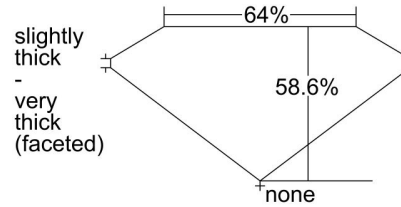

GIA NATURAL DIAMOND GRADING REPORT

May 08, 2023
GIA Report Number 2466477168
Shape and Cutting Style Oval Brilliant
Measurements 8.92 x 6.25 x 3.66 mm

GRADING RESULTS

Carat Weight 1.30 carat
Color Grade D
Clarity Grade SI1

ADDITIONAL GRADING INFORMATION

Polish Excellent
Symmetry Very Good
Fluorescence Medium Blue
Inscription(s): GIA 2466477168

Comments: A pinpoint is not shown. Surface graining is not shown.

PROPORTIONS

Profile not to actual proportions

CLARITY CHARACTERISTICS

KEY TO SYMBOLS*

- Feather
- Crystal
- Needle

* Red symbols denote internal characteristics (inclusions). Green or black symbols denote external characteristics (blemishes). Diagram is an approximate representation of the diamond, and symbols shown indicate type, position, and approximate size of clarity characteristics. All clarity characteristics may not be shown. Details of finish are not shown.