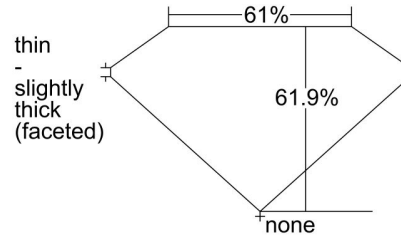

GIA NATURAL DIAMOND GRADING REPORT

November 08, 2022
 GIA Report Number 1455178598
 Shape and Cutting Style Pear Brilliant
 Measurements 11.32 x 7.14 x 4.42 mm

GRADING RESULTS

Carat Weight 2.07 carat
 Color Grade J
 Clarity Grade SI2

ADDITIONAL GRADING INFORMATION

Polish Excellent
 Symmetry Excellent
 Fluorescence None
 Inscription(s): GIA 1455178598

Comments: Pinpoints are not shown. Surface graining is not shown.

PROPORTIONS

Profile not to actual proportions

CLARITY CHARACTERISTICS

KEY TO SYMBOLS*

- Feather
- Crystal
- Cavity
- Needle
- Indented Natural

* Red symbols denote internal characteristics (inclusions). Green or black symbols denote external characteristics (blemishes). Diagram is an approximate representation of the diamond, and symbols shown indicate type, position, and approximate size of clarity characteristics. All clarity characteristics may not be shown. Details of finish are not shown.