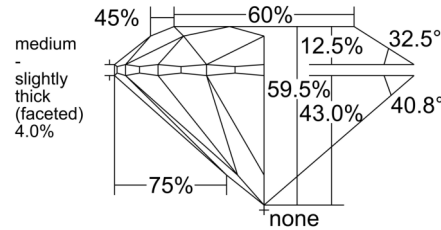

GIA REPORT
7526091113

Verify this report at GIA.edu

FACSIMILE

This is a digital representation of the original GIA Report. This representation might not be accepted in lieu of the original GIA Report in certain circumstances. The original GIA Report includes certain security features which are not reproducible on this facsimile.

GIA NATURAL DIAMOND GRADING REPORT

May 15, 2025
GIA Report Number 7526091113
Shape and Cutting Style ..... Round Brilliant
Measurements ..... 8.17 - 8.20 x 4.87 mm

GRADING RESULTS

Carat Weight ..... 2.01 carat
Color Grade ..... D
Clarity Grade SI2
Cut Grade ..... Excellent

ADDITIONAL GRADING INFORMATION

Polish ..... Excellent
Symmetry ..... Excellent
Fluorescence ..... None
Inscription(s): GIA 7526091113
Comments: Pinpoints are not shown.

PROPORTIONS

Profile to actual proportions