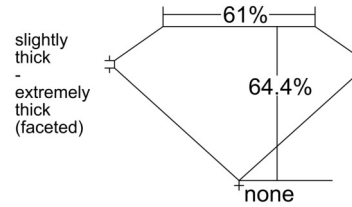

PROPORTIONS

Profile not to actual proportions