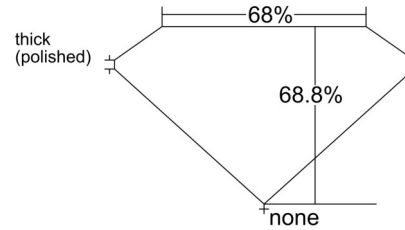

GIA NATURAL DIAMOND GRADING REPORT

November 07, 2025

GIA Report Number 7531929643

Shape and Cutting Style Cut-Cornered Rectangular
Modified Brilliant

Measurements 8.39 x 6.39 x 4.40 mm

GRADING RESULTS

Carat Weight 2.01 carat

Color Grade J

Clarity Grade S11

ADDITIONAL GRADING INFORMATION

Polish Excellent

Symmetry Excellent

Fluorescence None

Inscription(s): GIA 7531929643

Comments: Pinpoints are not shown.

PROPORTIONS

Profile not to actual proportions

CLARITY CHARACTERISTICS

KEY TO SYMBOLS*

- Crystal
- ~ Feather

GRADING SCALES

GIA COLOR SCALE		GIA CLARITY SCALE	
COLOURLESS	D	VERY VERY SLIGHTLY INCLUDED	FLAWLESS
	E		INTERNALLY FLAWLESS
	F		VVS ₁
NEAR COLOURLESS	G	VERY SLIGHTLY INCLUDED	VVS ₂
	H		VS ₁
	I		VS ₂
FANT	J	SLIGHTLY INCLUDED	S1 ₁
	K		S1 ₂
	L		I ₁
VERY LIGHT	M	INCLUDED	I ₂
	N		I ₃
	O		
LIGHT	P		
	Q		
	R		
	S		
	T		
	U		
	V		
W			
X			
Y			
Z			

* Red symbols denote internal characteristics (inclusions). Green or black symbols denote external characteristics (blemishes). Diagram is an approximate representation of the diamond, and symbols shown indicate type, position, and approximate size of clarity characteristics. All clarity characteristics may not be shown. Details of finish are not shown.