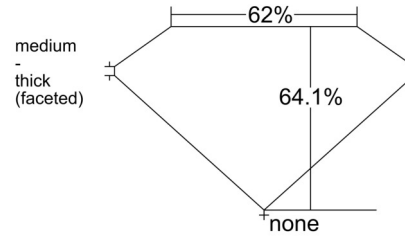

GIA NATURAL DIAMOND GRADING REPORT

March 10, 2026
GIA Report Number 6542695383
Shape and Cutting Style Oval Brilliant
Measurements 9.35 x 6.71 x 4.30 mm

GRADING RESULTS

Carat Weight 1.70 carat
Color Grade G
Clarity Grade SI2

ADDITIONAL GRADING INFORMATION

Polish Excellent
Symmetry Very Good
Fluorescence None
Inscription(s): GIA 6542695383

Comments: Additional clouds are not shown. Pinpoints are not shown.

PROPORTIONS

Profile not to actual proportions

CLARITY CHARACTERISTICS

KEY TO SYMBOLS*

- Crystal
- ~ Feather
- ⊙ Cloud
- \\ Needle

* Red symbols denote internal characteristics (inclusions). Green or black symbols denote external characteristics (blemishes). Diagram is an approximate representation of the diamond, and symbols shown indicate type, position, and approximate size of clarity characteristics. All clarity characteristics may not be shown. Details of finish are not shown.