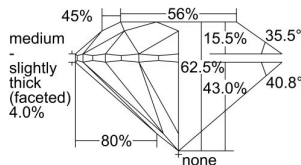

GIA®

FACSIMILE

GIA REPORT 6415748775

Verify this report at GIA.edu

GIA NATURAL DIAMOND DOSSIER®

December 22, 2021
GIA Report Number **6415748775**
Shape and Cutting Style ..... **Round Brilliant**
Measurements ..... **4.05 - 4.08 x 2.54 mm**

GRADING RESULTS

Carat Weight ..... **0.26 carat**
Color Grade ..... **J**
Clarity Grade ..... **Internally Flawless**
Cut Grade ..... **Excellent**

ADDITIONAL GRADING INFORMATION

Polish ..... **Excellent**
Symmetry ..... **Excellent**
Fluorescence ..... **None**
Clarity Characteristics..... **Minor Details of Polish**
Inscription(s): **GIA 6415748775**

PROPORTIONS

Profile to actual proportions

GRADING SCALES

GIA COLOR SCALE

COLORED	D
	E
	F
	G
	H
	I
	J
	K
	L
	M
	N
	O
	P
	R
	S
	T
	U
	V
	W
	X
	Y
	Z

GIA CLARITY SCALE

FLAWLESS	VERY VERY SLIGHTLY INCLUDED	VS₁	VS₂	SI₁	SI₂	I₁	I₂	I₃	
									INTERNALLY FLAWLESS

GIA CUT SCALE

EXCELLENT
VERY GOOD
GOOD
FAIR
POOR