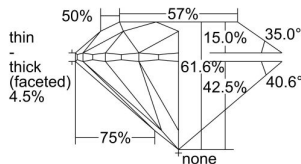

GIA®

FACSIMILE

GIA REPORT 1433037844

Verify this report at GIA.edu

GIA NATURAL DIAMOND DOSSIER®

April 13, 2022
GIA Report Number 1433037844
Shape and Cutting Style ..... Round Brilliant
Measurements ..... 4.07 - 4.08 x 2.51 mm

GRADING RESULTS

Carat Weight ..... 0.26 carat
Color Grade ..... M
Clarity Grade VS2
Cut Grade ..... Very Good

ADDITIONAL GRADING INFORMATION

Polish ..... Very Good
Symmetry ..... Very Good
Fluorescence ..... Faint
Clarity Characteristics..... Indented Natural, Crystal
Inscription(s): GIA 1433037844

PROPORTIONS

Profile to actual proportions

GRADING SCALES

GIA COLOR SCALE	GIA CLARITY SCALE	GIA CUT SCALE	
D	FLAWLESS	EXCELLENT	
E	INTERNALLY FLAWLESS		
F		VVS₁	VERY GOOD
G	VVS₂		
H	VS₁	GOOD	
I	VS₂		
J	SI₁	FAIR	
K	SI₂		
L	I₁	POOR	
M	I₂		
N	I₃		
O			
P			
Q			
R			
S			
T			
U			
V			
W			
X			
Y			
Z