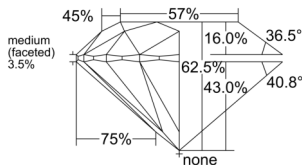

GIA®

FACSIMILE

GIA NATURAL DIAMOND DOSSIER®

July 08, 2025
GIA Report Number 6522691893
Shape and Cutting Style ..... Round Brilliant
Measurements ..... 4.49 - 4.51 x 2.82 mm

GRADING RESULTS

Carat Weight ..... 0.35 carat
Color Grade ..... E
Clarity Grade VVS1
Cut Grade ..... Excellent

ADDITIONAL GRADING INFORMATION

Polish ..... Excellent
Symmetry ..... Excellent
Fluorescence ..... Faint
Clarity Characteristics..... Pinpoint, Feather, Surface Graining
Inscription(s): GIA 6522691893

GIA REPORT 6522691893

Verify this report at GIA.edu

PROPORTIONS

Profile to actual proportions

GRADING SCALES

GIA COLOR SCALE	GIA CLARITY SCALE	GIA CUT SCALE	
D	FLAWLESS	EXCELLENT	
E	INTERNALLY FLAWLESS		
F		VVS₁	VERY GOOD
G	VVS₂		
H	VS₁	GOOD	
I	VS₂		
J	SI₁	FAIR	
K	SI₂		
L	I₁	POOR	
M	I₂		
N	I₃		
O			
P			
Q			
R			
S			
T			
U			
V			
W			
X			
Y			
Z