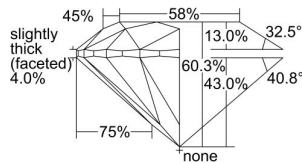

GIA®

FACSIMILE

GIA REPORT 2418121765

Verify this report at GIA.edu

GIA NATURAL DIAMOND DOSSIER®

December 03, 2021
GIA Report Number 2418121765
Shape and Cutting Style ..... Round Brilliant
Measurements ..... 6.22 - 6.24 x 3.76 mm

GRADING RESULTS

Carat Weight ..... 0.90 carat
Color Grade ..... D
Clarity Grade VS2
Cut Grade ..... Excellent

ADDITIONAL GRADING INFORMATION

Polish ..... Excellent
Symmetry ..... Excellent
Fluorescence ..... None
Clarity Characteristics ..... Cloud, Crystal
Inscription(s): GIA 2418121765

PROPORTIONS

GRADING SCALES

GIA COLOR SCALE	GIA CLARITY SCALE	GIA CUT SCALE	
D	FLAWLESS	EXCELLENT	
E	INTERNALLY FLAWLESS		
F		VVS₁	VERY GOOD
G	VVS₂		
H	VS₁	GOOD	
I	VS₂		
J	SI₁	FAIR	
K	SI₂		
L	I₁	POOR	
M	I₂		
N	I₃		
O			
P			
Q			
R			
S			
T			
U			
V			
W			
X			
Y			
Z