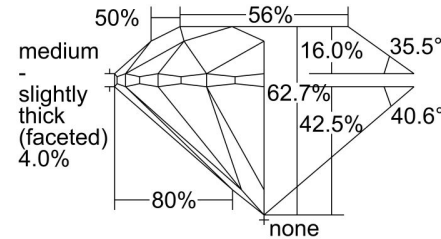

#### GRADING RESULTS

Carat Weight ..... 1.50 carat

Color Grade ..... H

Clarity Grade ..... SI2

Cut Grade ..... Excellent

#### PROPORTIONS

Profile to actual proportions

#### CLARITY CHARACTERISTICS