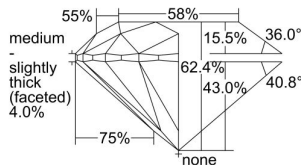

GIA®

FACSIMILE

GIA REPORT 5221431155

Verify this report at GIA.edu

GIA NATURAL DIAMOND DOSSIER®

April 28, 2022
GIA Report Number 5221431155
Shape and Cutting Style ..... Round Brilliant
Measurements ..... 6.16 - 6.19 x 3.86 mm

GRADING RESULTS

Carat Weight ..... 0.92 carat
Color Grade ..... D
Clarity Grade VVS1
Cut Grade ..... Excellent

ADDITIONAL GRADING INFORMATION

Polish ..... Excellent
Symmetry ..... Excellent
Fluorescence ..... None
Clarity Characteristics ..... Pinpoint
Inscription(s): GIA 5221431155

PROPORTIONS

Profile to actual proportions

GRADING SCALES

GIA COLOR SCALE	GIA CLARITY SCALE	GIA CUT SCALE	
D	FLAWLESS	EXCELLENT	
E	INTERNALLY FLAWLESS		
F		VVS₁	VERY GOOD
G	VVS₂		
H	VS₁	GOOD	
I	VS₂		
J	SI₁	FAIR	
K	SI₂		
L	I₁	POOR	
M	I₂		
N	I₃		
O			
P			
Q			
R			
S			
T			
U			
V			
W			
X			
Y			
Z