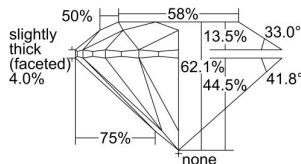

GIA®

FACSIMILE

GIA REPORT 2386836247

Verify this report at GIA.edu

GIA NATURAL DIAMOND DOSSIER®

May 31, 2021
GIA Report Number 2386836247
Shape and Cutting Style ..... Round Brilliant
Measurements ..... 5.66 - 5.70 x 3.53 mm

GRADING RESULTS

Carat Weight ..... 0.70 carat
Color Grade ..... D
Clarity Grade VVS2
Cut Grade ..... Excellent

ADDITIONAL GRADING INFORMATION

Polish ..... Excellent
Symmetry ..... Excellent
Fluorescence ..... None
Clarity Characteristics ..... Pinpoint, Internal Graining
Inscription(s): GIA 2386836247

PROPORTIONS

Profile to actual proportions