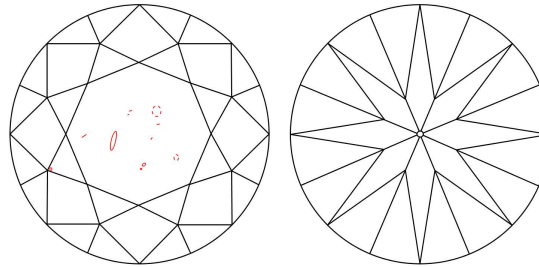

Carat Weight ..... 1.02 carat  
 Color Grade ..... J  
 Clarity Grade ..... S11  
 Cut Grade ..... Excellent

**ADDITIONAL GRADING INFORMATION**

Polish ..... Excellent  
 Symmetry ..... Excellent  
 Fluorescence ..... None  
 Inscription(s): GIA 7418049652

**Comments:** Additional clouds, pinpoints and surface graining are not shown.

**PROPORTIONS**

Profile to actual proportions

**CLARITY CHARACTERISTICS**

**KEY TO SYMBOLS\***

- Crystal
- ⊗ Cloud
- ~ Feather
- \\ Needle

\* Red symbols denote internal characteristics (inclusions). Green or black symbols denote external characteristics (blemishes). Diagram is an approximate representation of the diamond, and symbols shown indicate type, position, and approximate size of clarity characteristics. All clarity characteristics may not be shown. Details of finish are not shown.