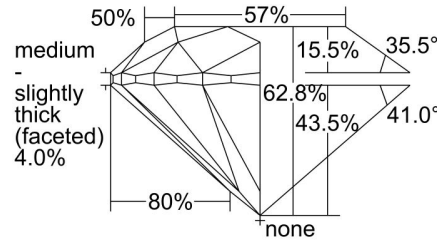

**GIA NATURAL DIAMOND GRADING REPORT**

November 15, 2021  
 GIA Report Number ..... 7418049652  
 Shape and Cutting Style ..... Round Brilliant  
 Measurements ..... 6.37 - 6.41 x 4.02 mm

**GRADING RESULTS**

Carat Weight ..... 1.02 carat  
 Color Grade ..... J  
 Clarity Grade ..... S11  
 Cut Grade ..... Excellent

**ADDITIONAL GRADING INFORMATION**

Polish ..... Excellent  
 Symmetry ..... Excellent  
 Fluorescence ..... None  
 Inscription(s): GIA 7418049652

**Comments:** Additional clouds, pinpoints and surface graining are not shown.

**PROPORTIONS**

Profile to actual proportions

**CLARITY CHARACTERISTICS**

**KEY TO SYMBOLS\***

- Crystal
- ⊗ Cloud
- ~ Feather
- \\ Needle

\* Red symbols denote internal characteristics (inclusions). Green or black symbols denote external characteristics (blemishes). Diagram is an approximate representation of the diamond, and symbols shown indicate type, position, and approximate size of clarity characteristics. All clarity characteristics may not be shown. Details of finish are not shown.