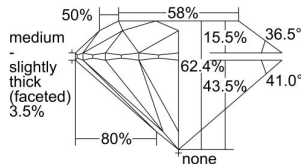

GIA®

FACSIMILE

GIA REPORT 5356640241

Verify this report at GIA.edu

GIA NATURAL DIAMOND DOSSIER®

July 21, 2020
GIA Report Number 5356640241
Shape and Cutting Style ..... Round Brilliant
Measurements ..... 5.44 - 5.46 x 3.40 mm

GRADING RESULTS

Carat Weight ..... 0.62 carat
Color Grade ..... F
Clarity Grade VS2
Cut Grade ..... Excellent

ADDITIONAL GRADING INFORMATION

Polish ..... Excellent
Symmetry ..... Excellent
Fluorescence ..... Faint
Clarity Characteristics ..... Crystal
Inscription(s): GIA 5356640241

PROPORTIONS

Profile to actual proportions

GRADING SCALES

GIA COLOR SCALE	GIA CLARITY SCALE	GIA CUT SCALE	
D	FLAWLESS	EXCELLENT	
E	INTERNALLY FLAWLESS		
F		VVS₁	VERY GOOD
G	VVS₂		
H	VS₁	GOOD	
I	VS₂		
J	SI₁	FAIR	
K	SI₂		
L	I₁	POOR	
M	I₂		
N	I₃		
O			
P			
Q			
R			
S			
T			
U			
V			
W			
X			
Y			
Z