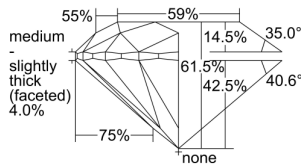

GIA®

FACSIMILE

GIA REPORT 6422946521

Verify this report at GIA.edu

GIA NATURAL DIAMOND DOSSIER®

April 06, 2022
GIA Report Number **6422946521**
Shape and Cutting Style ..... **Round Brilliant**
Measurements ..... **6.19 - 6.23 x 3.82 mm**

GRADING RESULTS

Carat Weight ..... **0.92 carat**
Color Grade ..... **E**
Clarity Grade **VS2**
Cut Grade ..... **Excellent**

ADDITIONAL GRADING INFORMATION

Polish ..... **Excellent**
Symmetry ..... **Excellent**
Fluorescence ..... **None**
Clarity Characteristics..... **Cloud, Crystal**
Inscription(s): **GIA 6422946521**

PROPORTIONS

Profile to actual proportions

GRADING SCALES

GIA COLOR SCALE	GIA CLARITY SCALE	GIA CUT SCALE	
D	FLAWLESS	EXCELLENT	
E	INTERNALLY FLAWLESS		
F		VVS₁	VERY GOOD
G	VVS₂		
H	VS₁	GOOD	
I	VS₂		
J	SI₁	FAIR	
K	SI₂		
L	I₁	POOR	
M	I₂		
N	I₃		
O			
P			
Q			
R			
S			
T			
U			
V			
W			
X			
Y			
Z