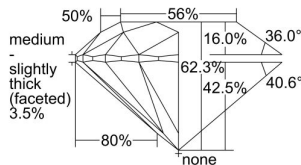

GIA®

FACSIMILE

GIA REPORT 7383218301

Verify this report at GIA.edu

GIA NATURAL DIAMOND DOSSIER®

May 18, 2021
GIA Report Number 7383218301
Shape and Cutting Style ..... Round Brilliant
Measurements ..... 5.77 - 5.80 x 3.60 mm

GRADING RESULTS

Carat Weight ..... 0.75 carat
Color Grade ..... D
Clarity Grade VS1
Cut Grade ..... Excellent

ADDITIONAL GRADING INFORMATION

Polish ..... Excellent
Symmetry ..... Excellent
Fluorescence ..... None
Clarity Characteristics..... Crystal, Needle, Pinpoint, Indented
Natural

Inscription(s): GIA 7383218301

PROPORTIONS

Profile to actual proportions

GRADING SCALES

GIA COLOR SCALE	GIA CLARITY SCALE	GIA CUT SCALE	
D	FLAWLESS	EXCELLENT	
E	INTERNALLY FLAWLESS		
F		VVS₁	VERY GOOD
G	VVS₂		
H	VS₁	GOOD	
I	VS₂		
J	SI₁	FAIR	
K	SI₂		
L	I₁	POOR	
M	I₂		
N	I₃		
O			
P			
Q			
R			
S			
T			
U			
V			
W			
X			
Y			
Z