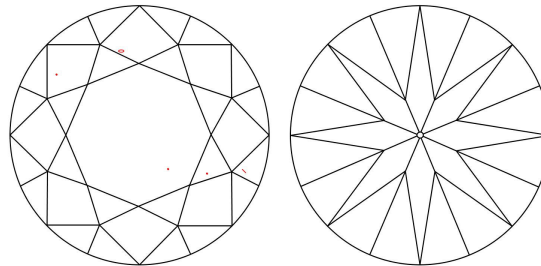

GIA NATURAL DIAMOND GRADING REPORT

 October 14, 2020
 GIA Report Number **6361274375**
 Shape and Cutting Style **Round Brilliant**
 Measurements **6.97 - 6.99 x 4.36 mm**
GRADING RESULTS

 Carat Weight **1.31 carat**
 Color Grade **K**
 Clarity Grade **VS1**
 Cut Grade **Excellent**
ADDITIONAL GRADING INFORMATION

 Polish **Excellent**
 Symmetry **Excellent**
 Fluorescence **None**

 Inscription(s): **GIA 6361274375**
Comments: Additional pinpoints, clouds and surface graining are not shown.

PROPORTIONS

Profile to actual proportions

CLARITY CHARACTERISTICS

KEY TO SYMBOLS*

- Crystal
- ∖ Needle
- Pinpoint

* Red symbols denote internal characteristics (inclusions). Green or black symbols denote external characteristics (blemishes). Diagram is an approximate representation of the diamond, and symbols shown indicate type, position, and approximate size of clarity characteristics. All clarity characteristics may not be shown. Details of finish are not shown.