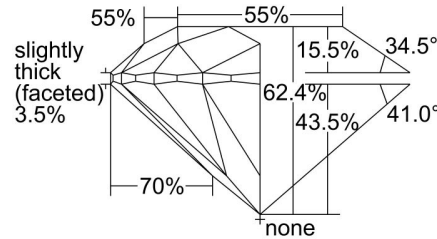

GIA NATURAL DIAMOND GRADING REPORT

 October 14, 2020
 GIA Report Number **6361274375**
 Shape and Cutting Style **Round Brilliant**
 Measurements **6.97 - 6.99 x 4.36 mm**
GRADING RESULTS

 Carat Weight **1.31 carat**
 Color Grade **K**
 Clarity Grade **VS1**
 Cut Grade **Excellent**
ADDITIONAL GRADING INFORMATION

 Polish **Excellent**
 Symmetry **Excellent**
 Fluorescence **None**

 Inscription(s): **GIA 6361274375**
Comments: Additional pinpoints, clouds and surface graining are not shown.

PROPORTIONS

Profile to actual proportions

CLARITY CHARACTERISTICS

KEY TO SYMBOLS*

- Crystal
- ∖ Needle
- Pinpoint

* Red symbols denote internal characteristics (inclusions). Green or black symbols denote external characteristics (blemishes). Diagram is an approximate representation of the diamond, and symbols shown indicate type, position, and approximate size of clarity characteristics. All clarity characteristics may not be shown. Details of finish are not shown.