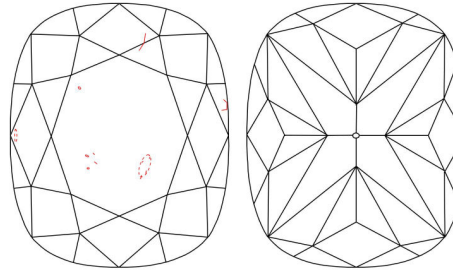

GIA NATURAL DIAMOND GRADING REPORT

September 24, 2021

GIA Report Number ..... 7406183577

Shape and Cutting Style ..... Cushion Modified Brilliant

Measurements ..... 5.75 x 5.58 x 3.88 mm

GRADING RESULTS

Carat Weight ..... 1.01 carat

PROPORTIONS

Profile not to actual proportions

CLARITY CHARACTERISTICS

KEY TO SYMBOLS\*

-  Cloud
-  Feather
-  Crystal
-  Needle

\* Red symbols denote internal characteristics (inclusions). Green or black symbols denote external characteristics (blemishes). Diagram is an approximate representation of the diamond, and symbols shown indicate type, position, and approximate size of clarity characteristics. All clarity characteristics may not be shown. Details of finish are not shown.