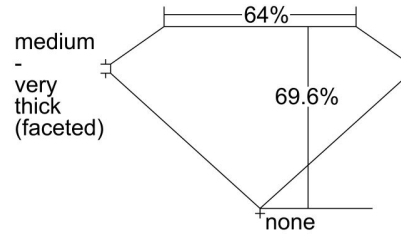

GIA NATURAL DIAMOND GRADING REPORT

September 24, 2021

GIA Report Number ..... 7406183577

Shape and Cutting Style ..... Cushion Modified Brilliant

Measurements ..... 5.75 x 5.58 x 3.88 mm

GRADING RESULTS

Carat Weight ..... 1.01 carat

Color Grade ..... F

Clarity Grade ..... VS2

ADDITIONAL GRADING INFORMATION

Polish ..... Excellent

Symmetry ..... Excellent

Fluorescence ..... None

Inscription(s): GIA 7406183577

Comments: Pinpoints are not shown.

PROPORTIONS

Profile not to actual proportions

CLARITY CHARACTERISTICS

KEY TO SYMBOLS\*

-  Cloud
-  Feather
-  Crystal
-  Needle

\* Red symbols denote internal characteristics (inclusions). Green or black symbols denote external characteristics (blemishes). Diagram is an approximate representation of the diamond, and symbols shown indicate type, position, and approximate size of clarity characteristics. All clarity characteristics may not be shown. Details of finish are not shown.