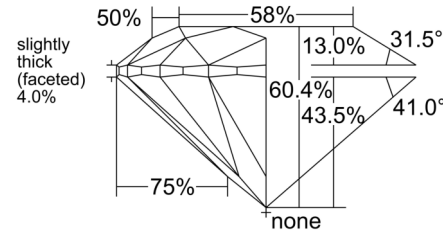

GIA NATURAL DIAMOND GRADING REPORT

 October 14, 2025
 GIA Report Number **6532709177**
 Shape and Cutting Style **Round Brilliant**
 Measurements **8.75 - 8.80 x 5.30 mm**
GRADING RESULTS

 Carat Weight **2.51 carat**
 Color Grade **J**
 Clarity Grade **VS2**
 Cut Grade **Excellent**
ADDITIONAL GRADING INFORMATION

 Polish **Excellent**
 Symmetry **Excellent**
 Fluorescence **None**
 Inscription(s): **GIA 6532709177**
Comments: Additional clouds are not shown. Pinpoints are not shown.

PROPORTIONS

Profile to actual proportions

CLARITY CHARACTERISTICS

KEY TO SYMBOLS*

-  Cloud
-  Crystal
-  Feather
-  Needle

* Red symbols denote internal characteristics (inclusions). Green or black symbols denote external characteristics (blemishes). Diagram is an approximate representation of the diamond, and symbols shown indicate type, position, and approximate size of clarity characteristics. All clarity characteristics may not be shown. Details of finish are not shown.