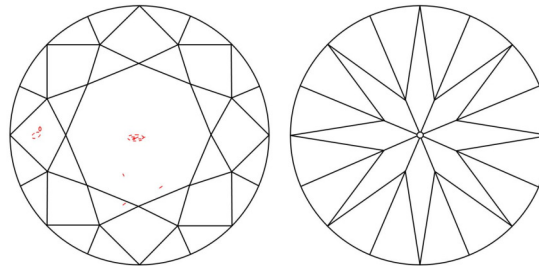

GIA NATURAL DIAMOND GRADING REPORT

 October 14, 2025
 GIA Report Number **6532709177**
 Shape and Cutting Style **Round Brilliant**
 Measurements **8.75 - 8.80 x 5.30 mm**
GRADING RESULTS

 Carat Weight **2.51 carat**
 Color Grade **J**
 Clarity Grade **VS2**
 Cut Grade **Excellent**
ADDITIONAL GRADING INFORMATION

 Polish **Excellent**
 Symmetry **Excellent**
 Fluorescence **None**
 Inscription(s): **GIA 6532709177**
Comments: Additional clouds are not shown. Pinpoints are not shown.

PROPORTIONS

Profile to actual proportions

CLARITY CHARACTERISTICS

KEY TO SYMBOLS*

-  Cloud
-  Crystal
-  Feather
-  Needle

* Red symbols denote internal characteristics (inclusions). Green or black symbols denote external characteristics (blemishes). Diagram is an approximate representation of the diamond, and symbols shown indicate type, position, and approximate size of clarity characteristics. All clarity characteristics may not be shown. Details of finish are not shown.