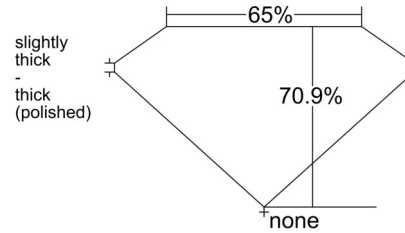

GIA NATURAL DIAMOND GRADING REPORT

March 20, 2025  
 GIA Report Number ..... 6512656802  
 Shape and Cutting Style ..... Square Emerald Cut  
 Measurements ..... 6.14 x 6.11 x 4.33 mm

GRADING RESULTS

Carat Weight ..... 1.51 carat  
 Color Grade ..... G  
 Clarity Grade ..... VVS2

Profile not to actual proportions

CLARITY CHARACTERISTICS

KEY TO SYMBOLS\*

-  Cloud
-  Pinpoint

GRADING SCALES

GIA COLOR SCALE		GIA CLARITY SCALE	
COLOURLESS	D	VERY VERY SLIGHTLY INCLUDED	FLAWLESS
	E		INTERNALLY FLAWLESS
	F		VVS <sub>1</sub>
NEAR COLOURLESS	G	VERY SLIGHTLY INCLUDED	VVS <sub>2</sub>
	H		VS <sub>1</sub>
	I		VS <sub>2</sub>
FAINT	J	SLIGHTLY INCLUDED	SI <sub>1</sub>
	K		SI <sub>2</sub>
	L		I <sub>1</sub>
VERY LIGHT	M	INCLUDED	I <sub>2</sub>
	N		I <sub>3</sub>
	O		
LIGHT	P		
	Q		
	R		
	S		
	T		
	U		
	V		
W			
X			
Y			
Z			

\* Red symbols denote internal characteristics (inclusions). Green or black symbols denote external characteristics (blemishes). Diagram is an approximate representation of the diamond, and symbols shown indicate type, position, and approximate size of clarity characteristics. All clarity characteristics may not be shown. Details of finish are not shown.