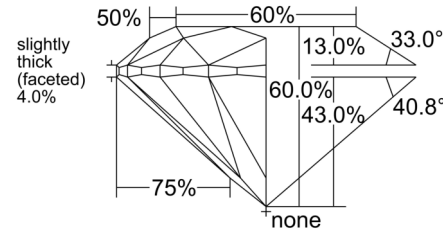

GIA NATURAL DIAMOND GRADING REPORT

October 06, 2025

GIA Report Number 2235733936

Shape and Cutting Style Round Brilliant

Measurements 10.23 - 10.27 x 6.15 mm

GRADING RESULTS

Carat Weight 4.01 carat

Color Grade J

Clarity Grade I1

Cut Grade Excellent

ADDITIONAL GRADING INFORMATION

Polish Excellent

Symmetry Excellent

Fluorescence None

Comments: Additional clouds, pinpoints and surface graining are not shown.

PROPORTIONS

Profile to actual proportions

CLARITY CHARACTERISTICS

KEY TO SYMBOLS*

-  Knot
-  Needle
-  Crystal
-  Natural
-  Cloud
-  Feather

* Red symbols denote internal characteristics (inclusions). Green or black symbols denote external characteristics (blemishes). Diagram is an approximate representation of the diamond, and symbols shown indicate type, position, and approximate size of clarity characteristics. All clarity characteristics may not be shown. Details of finish are not shown.