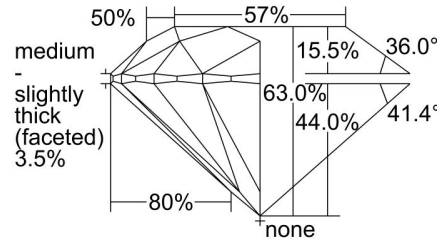

### GIA NATURAL DIAMOND GRADING REPORT

June 01, 2023  
 GIA Report Number ..... 2468639483  
 Shape and Cutting Style ..... Round Brilliant  
 Measurements ..... 6.50 - 6.53 x 4.11 mm

### GRADING RESULTS

Carat Weight ..... 1.07 carat  
 Color Grade ..... G  
 Clarity Grade ..... I1  
 Cut Grade ..... Excellent

### PROPORTIONS

Profile to actual proportions