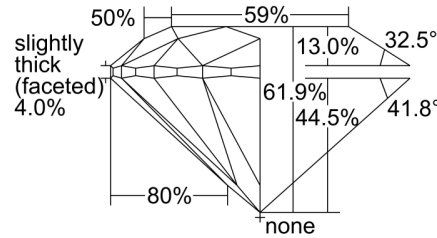

GIA NATURAL DIAMOND GRADING REPORT

October 13, 2022
 GIA Report Number 2446932062
 Shape and Cutting Style Round Brilliant
 Measurements 6.40 - 6.42 x 3.97 mm

GRADING RESULTS

Carat Weight 1.00 carat
 Color Grade I
 Clarity Grade VVS2
 Cut Grade Excellent

ADDITIONAL GRADING INFORMATION

Polish Excellent
 Symmetry Excellent
 Fluorescence None
 Inscription(s): GIA 2446932062

PROPORTIONS

Profile to actual proportions

CLARITY CHARACTERISTICS

KEY TO SYMBOLS*

- Cloud
- Feather
- Natural

* Red symbols denote internal characteristics (inclusions). Green or black symbols denote external characteristics (blemishes). Diagram is an approximate representation of the diamond, and symbols shown indicate type, position, and approximate size of clarity characteristics. All clarity characteristics may not be shown. Details of finish are not shown.