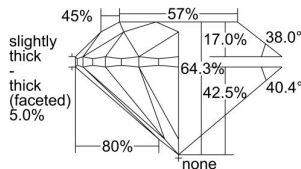

GIA®

FACSIMILE

GIA REPORT 6441178218

Verify this report at GIA.edu

GIA NATURAL DIAMOND DOSSIER®

July 29, 2022
GIA Report Number **6441178218**
Shape and Cutting Style ..... **Round Brilliant**
Measurements ..... **6.01 - 6.07 x 3.88 mm**

GRADING RESULTS

Carat Weight ..... **0.91 carat**
Color Grade ..... **I**
Clarity Grade **VS2**
Cut Grade ..... **Very Good**

ADDITIONAL GRADING INFORMATION

Polish ..... **Excellent**
Symmetry ..... **Very Good**
Fluorescence ..... **None**
Clarity Characteristics ..... **Crystal, Cloud**
Inscription(s): **GIA 6441178218**

PROPORTIONS

Profile to actual proportions

GRADING SCALES

GIA COLOR SCALE	GIA CLARITY SCALE	GIA CUT SCALE	
D	FLAWLESS	EXCELLENT	
E	INTERNALLY FLAWLESS		
F		VVS₁	VERY GOOD
G	VVS₂		
H	VS₁	GOOD	
I	VS₂		
J	SI₁	FAIR	
K	SI₂		
L	I₁	POOR	
M	I₂		
N	I₃		
O			
P			
Q			
R			
S			
T			
U			
V			
W			
X			
Y			
Z