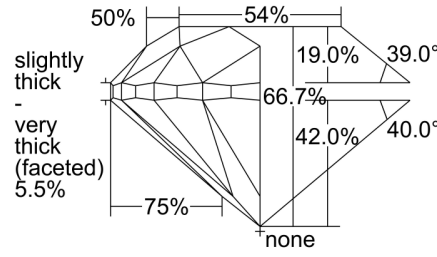

GIA NATURAL DIAMOND GRADING REPORT

February 09, 2023

GIA Report Number ..... 2457758838

Shape and Cutting Style ..... Round Brilliant

Measurements ..... 6.12 - 6.14 x 4.09 mm

GRADING RESULTS

Carat Weight ..... 1.00 carat

**Comments:** Additional twinning wisps, clouds, pinpoints and surface graining are not shown.

PROPORTIONS

Profile to actual proportions

CLARITY CHARACTERISTICS

KEY TO SYMBOLS\*

-  Twinning Wisp
-  Feather
-  Indented Natural
-  Needle

\* Red symbols denote internal characteristics (inclusions). Green or black symbols denote external characteristics (blemishes). Diagram is an approximate representation of the diamond, and symbols shown indicate type, position, and approximate size of clarity characteristics. All clarity characteristics may not be shown. Details of finish are not shown.