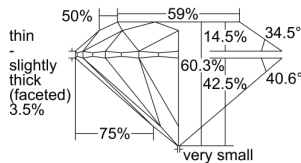

GIA®

FACSIMILE

GIA REPORT

7411424467

Verify this report at GIA.edu

GIA NATURAL DIAMOND DOSSIER®

November 29, 2021
GIA Report Number 7411424467
Shape and Cutting Style ..... Round Brilliant
Measurements ..... 4.80 - 4.83 x 2.90 mm

GRADING RESULTS

Carat Weight ..... 0.41 carat
Color Grade ..... E
Clarity Grade VS2
Cut Grade ..... Excellent

ADDITIONAL GRADING INFORMATION

Polish ..... Excellent
Symmetry ..... Excellent
Fluorescence ..... None
Clarity Characteristics ..... Cloud, Crystal
Inscription(s): GIA 7411424467

PROPORTIONS

GRADING SCALES

GIA
COLOR
SCALE

COLORESS	D
	E
	F
	G
	H
	I
	J
NEAR COLORESS	K
	L
FANIT	M
	N
	O
	P
VERY LIGHT	R
	S
	T
	U
	V
	W
	X
	Y
LIGHT	Z

GIA
CLARITY
SCALE

	FLAWLESS
	INTERNALLY FLAWLESS
VERY VERY SLIGHTLY INCLUDED	VVS₁
	VVS₂
VERY SLIGHTLY INCLUDED	VS₁
	VS₂
SLIGHTLY INCLUDED	SI₁
	SI₂
	I₁
	I₂
INCLUDED	I₃

GIA
CUT
SCALE

	EXCELLENT
	VERY GOOD
	GOOD
	FAIR
	POOR