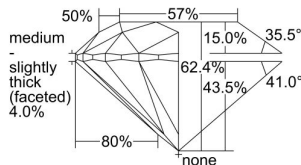

GIA®

FACSIMILE

GIA REPORT 2364768414

Verify this report at GIA.edu

GIA NATURAL DIAMOND DOSSIER®

November 25, 2020
GIA Report Number **2364768414**
Shape and Cutting Style ..... **Round Brilliant**
Measurements ..... **4.77 - 4.80 x 2.98 mm**

GRADING RESULTS

Carat Weight ..... **0.42 carat**
Color Grade ..... **G**
Clarity Grade **VS1**
Cut Grade ..... **Excellent**

ADDITIONAL GRADING INFORMATION

Polish ..... **Excellent**
Symmetry ..... **Excellent**
Fluorescence ..... **None**
Clarity Characteristics..... **Cloud, Needle, Feather, Pinpoint**
Inscription(s): **GIA 2364768414**

PROPORTIONS

Profile to actual proportions