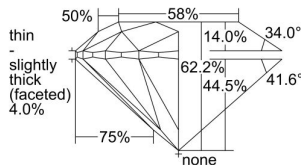

GIA®

FACSIMILE

GIA REPORT 6422881024

Verify this report at GIA.edu

GIA NATURAL DIAMOND DOSSIER®

April 01, 2022
GIA Report Number **6422881024**
Shape and Cutting Style ..... **Round Brilliant**
Measurements ..... **4.38 - 4.40 x 2.73 mm**

GRADING RESULTS

Carat Weight ..... **0.32 carat**
Color Grade ..... **H**
Clarity Grade **S12**
Cut Grade ..... **Excellent**

ADDITIONAL GRADING INFORMATION

Polish ..... **Excellent**
Symmetry ..... **Excellent**
Fluorescence ..... **Faint**
Clarity Characteristics ..... **Cloud**
Inscription(s): **GIA 6422881024**

PROPORTIONS

Profile to actual proportions

GRADING SCALES

GIA COLOR SCALE	GIA CLARITY SCALE	GIA CUT SCALE	
D	FLAWLESS	EXCELLENT	
E	INTERNALLY FLAWLESS		
F		VVS₁	VERY GOOD
G	VVS₂		
H	VS₁	GOOD	
I	VS₂		
J	S1₁	FAIR	
K	S1₂		
L	I₁	POOR	
M	I₂		
N	I₃		
O			
P			
Q			
R			
S			
T			
U			
V			
W			
X			
Y			
Z