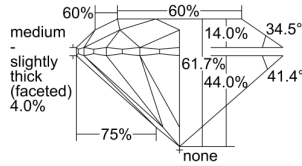

GIA®

FACSIMILE

GIA REPORT 7426415263

Verify this report at GIA.edu

GIA NATURAL DIAMOND DOSSIER®

February 21, 2022
GIA Report Number 7426415263
Shape and Cutting Style ..... Round Brilliant
Measurements ..... 4.32 - 4.35 x 2.68 mm

GRADING RESULTS

Carat Weight ..... 0.31 carat
Color Grade I
Clarity Grade VS2
Cut Grade ..... Excellent

ADDITIONAL GRADING INFORMATION

Polish ..... Excellent
Symmetry ..... Excellent
Fluorescence ..... None
Clarity Characteristics ..... Crystal
Inscription(s): GIA 7426415263

PROPORTIONS

Profile to actual proportions