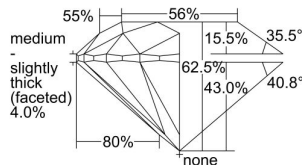

GIA®

FACSIMILE

GIA REPORT

6411181828

Verify this report at GIA.edu

GIA NATURAL DIAMOND DOSSIER®

November 05, 2021
GIA Report Number 6411181828
Shape and Cutting Style ..... Round Brilliant
Measurements ..... 5.36 - 5.38 x 3.36 mm

GRADING RESULTS

Carat Weight ..... 0.60 carat
Color Grade ..... G
Clarity Grade VVS2
Cut Grade ..... Excellent

ADDITIONAL GRADING INFORMATION

Polish ..... Excellent
Symmetry ..... Excellent
Fluorescence ..... Faint
Clarity Characteristics ..... Needle, Cloud
Inscription(s): GIA 6411181828

PROPORTIONS

Profile to actual proportions

GRADING SCALES

GIA COLOR SCALE

COLOURESS	D
	E
	F
	G
	H
	I
	J
NEAR COLOURESS	K
	L
FAIN	M
	N
	O
	P
VERY LIGHT	Q
	R
	S
	T
	U
	V
	W
	X
	Y
LIGHT	Z

GIA CLARITY SCALE

VERY VERY SLIGHTLY INCLUDED	FLAWLESS
	INTERNALLY FLAWLESS
VERY SLIGHTLY INCLUDED	VVS₁
	VVS₂
SLIGHTLY INCLUDED	VS₁
	VS₂
INCLUDED	SI₁
	SI₂
	I₁
	I₂
	I₃

GIA CUT SCALE

EXCELLENT
VERY GOOD
GOOD
FAIR
POOR