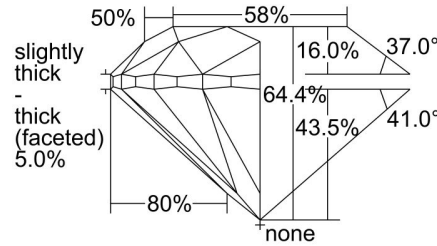

GIA NATURAL DIAMOND GRADING REPORT

July 12, 2023
GIA Report Number 5473072684
Shape and Cutting Style ..... Round Brilliant
Measurements ..... 6.30 - 6.34 x 4.07 mm

GRADING RESULTS

Carat Weight ..... 1.03 carat
Color Grade ..... J
Clarity Grade VS2
Cut Grade ..... Very Good

ADDITIONAL GRADING INFORMATION

Polish ..... Excellent
Symmetry ..... Excellent
Fluorescence ..... None
Inscription(s): GIA 5473072684

Comments: Clouds, pinpoints and surface graining are not shown.

PROPORTIONS

Profile to actual proportions