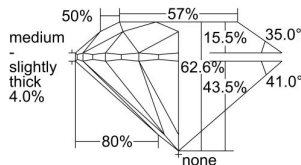

GIA®

FACSIMILE

GIA REPORT 6385083626

Verify this report at GIA.edu

GIA NATURAL DIAMOND DOSSIER®

March 23, 2021
GIA Report Number 6385083626
Shape and Cutting Style ..... Round Brilliant
Measurements ..... 5.11 - 5.13 x 3.20 mm

GRADING RESULTS

Carat Weight ..... 0.52 carat
Color Grade ..... L, Faint Brown
Clarity Grade VS2
Cut Grade ..... Excellent

ADDITIONAL GRADING INFORMATION

Polish ..... Excellent
Symmetry ..... Excellent
Fluorescence ..... Faint
Clarity Characteristics ..... Crystal
Inscription(s): GIA 6385083626

PROPORTIONS

Profile to actual proportions