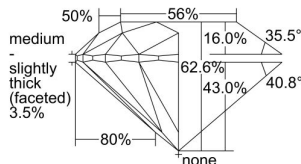

GIA®

FACSIMILE

GIA REPORT 6281595404

Verify this report at GIA.edu

GIA NATURAL DIAMOND DOSSIER®

April 04, 2018
GIA Report Number 6281595404
Shape and Cutting Style ..... Round Brilliant
Measurements ..... 4.76 - 4.78 x 2.98 mm

GRADING RESULTS

Carat Weight ..... 0.41 carat
Color Grade ..... H
Clarity Grade SI2
Cut Grade ..... Excellent

ADDITIONAL GRADING INFORMATION

Polish ..... Excellent
Symmetry ..... Excellent
Fluorescence ..... Faint
Clarity Characteristics ..... Cloud
Inscription(s): GIA 6281595404

PROPORTIONS

Profile to actual proportions

GRADING SCALES

GIA COLOR SCALE

COLOREDNESS	D
	E
	F
	G
	H
	I
	J
NEAR COLORLESS	K
	L
Faint	M
	N
	O
	P
Very Light	Q
	R
	S
	T
	U
	V
Light	W
	X
	Y
	Z

GIA CLARITY SCALE

VERY VERY SLIGHTLY INCLUDED	FLAWLESS
	INTERNALLY FLAWLESS
VERY SLIGHTLY INCLUDED	VVS₁
	VVS₂
SLIGHTLY INCLUDED	VS₁
	VS₂
INCLUDED	SI₁
	SI₂
	I₁
	I₂
	I₃

GIA CUT SCALE

EXCELLENT
VERY GOOD
GOOD
FAIR
POOR