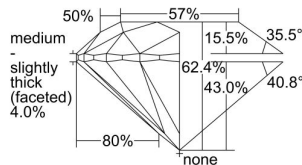

GIA®

FACSIMILE

GIA REPORT

5413315166

Verify this report at GIA.edu

GIA NATURAL DIAMOND DOSSIER®

November 17, 2021
GIA Report Number 5413315166
Shape and Cutting Style ..... Round Brilliant
Measurements ..... 4.74 - 4.76 x 2.97 mm

GRADING RESULTS

Carat Weight ..... 0.41 carat
Color Grade ..... F
Clarity Grade VS1
Cut Grade ..... Excellent

ADDITIONAL GRADING INFORMATION

Polish ..... Excellent
Symmetry ..... Excellent
Fluorescence ..... Faint
Clarity Characteristics ..... Cavity, Cloud, Pinpoint
Inscription(s): GIA 5413315166

PROPORTIONS

GRADING SCALES

GIA COLOR SCALE

COLORLESS	D
	E
	F
	G
	H
	I
	J
NEAR COLORLESS	K
	L
Faint	M
	N
	O
	P
	Q
Very Light	R
	S
	T
	U
	V
	W
	X
	Y
Light	Z

GIA CLARITY SCALE

GIA CUT SCALE

EXCELLENT
VERY GOOD
GOOD
FAIR
POOR