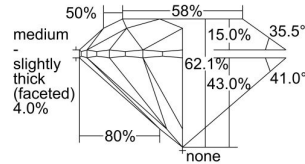

GIA®

FACSIMILE

GIA REPORT 2348270736

Verify this report at GIA.edu

GIA NATURAL DIAMOND DOSSIER®

December 09, 2019
GIA Report Number **2348270736**
Shape and Cutting Style ..... **Round Brilliant**
Measurements ..... **4.71 - 4.73 x 2.93 mm**

GRADING RESULTS

Carat Weight ..... **0.40 carat**
Color Grade ..... **G**
Clarity Grade **S12**
Cut Grade ..... **Excellent**

ADDITIONAL GRADING INFORMATION

Polish ..... **Excellent**
Symmetry ..... **Excellent**
Fluorescence ..... **Faint**
Clarity Characteristics ..... **Cloud**
Inscription(s): **GIA 2348270736**

PROPORTIONS

Profile to actual proportions

GRADING SCALES

GIA COLOR SCALE	GIA CLARITY SCALE	GIA CUT SCALE
D	FLAWLESS	EXCELLENT
E	FLAWLESS	
F	INTERNALLY FLAWLESS	VERY GOOD
G	VVS₁	
H	VVS₂	GOOD
I	VS₁	
J	VS₂	FAIR
K	SI₁	
L	SI₂	POOR
M	I₁	
N	I₂	
O	I₃	
P		
Q		
R		
S		
T		
U		
V		
W		
X		
Y		
Z