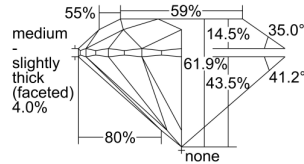

GIA®

FACSIMILE

GIA REPORT 6375978057

Verify this report at GIA.edu

GIA NATURAL DIAMOND DOSSIER®

March 16, 2021
GIA Report Number 6375978057
Shape and Cutting Style ..... Round Brilliant
Measurements ..... 4.72 - 4.74 x 2.93 mm

GRADING RESULTS

Carat Weight ..... 0.40 carat
Color Grade ..... F
Clarity Grade VS2
Cut Grade ..... Excellent

ADDITIONAL GRADING INFORMATION

Polish ..... Excellent
Symmetry ..... Excellent
Fluorescence ..... None
Clarity Characteristics ..... Crystal, Cloud
Inscription(s): GIA 6375978057

PROPORTIONS

Profile to actual proportions