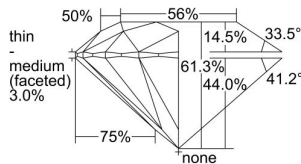

GIA®

FACSIMILE

GIA REPORT 6422299426

Verify this report at GIA.edu

GIA NATURAL DIAMOND DOSSIER®

February 09, 2022
GIA Report Number 6422299426
Shape and Cutting Style ..... Round Brilliant
Measurements ..... 4.45 - 4.48 x 2.74 mm

GRADING RESULTS

Carat Weight ..... 0.33 carat
Color Grade ..... F
Clarity Grade VS2
Cut Grade ..... Excellent

ADDITIONAL GRADING INFORMATION

Polish ..... Excellent
Symmetry ..... Excellent
Fluorescence ..... None
Clarity Characteristics ..... Cloud
Inscription(s): GIA 6422299426

PROPORTIONS

Profile to actual proportions

GRADING SCALES

GIA COLOR SCALE	GIA CLARITY SCALE	GIA CUT SCALE	
D	FLAWLESS	EXCELLENT	
E	INTERNALLY FLAWLESS		
F		VVS₁	VERY GOOD
G	VVS₂		
H	VS₁	GOOD	
I	VS₂		
J	SI₁	FAIR	
K	SI₂		
L	I₁	POOR	
M			
N			
O	I₂		
P			
Q	I₃		
R			
S			
T			
U			
V			
W			
X			
Y			
Z