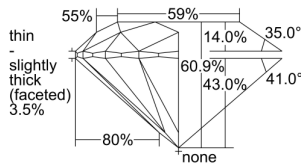

GIA®

FACSIMILE

GIA REPORT 7293987461

Verify this report at GIA.edu

GIA NATURAL DIAMOND DOSSIER®

July 25, 2018
GIA Report Number 7293987461
Shape and Cutting Style ..... Round Brilliant
Measurements ..... 4.43 - 4.47 x 2.71 mm

GRADING RESULTS

Carat Weight ..... 0.33 carat
Color Grade I
Clarity Grade SI2
Cut Grade ..... Excellent

ADDITIONAL GRADING INFORMATION

Polish ..... Very Good
Symmetry ..... Excellent
Fluorescence ..... Faint
Clarity Characteristics ..... Cloud
Inscription(s): GIA 7293987461

PROPORTIONS

GRADING SCALES

GIA COLOR SCALE	GIA CLARITY SCALE	GIA CUT SCALE
COLOREDNESS D	FLAWLESS	EXCELLENT
E		
F	INTERNALLY FLAWLESS	VERY GOOD
G		
H	VVS₁	GOOD
I		
J	VVS₂	FAIR
K		
L	VS₁	POOR
M		
N	VS₂	
O		
P	SI₁	
Q		
R	SI₂	
S		
T	I₁	
U		
V	I₂	
W		
X	I₃	
Y		
Z